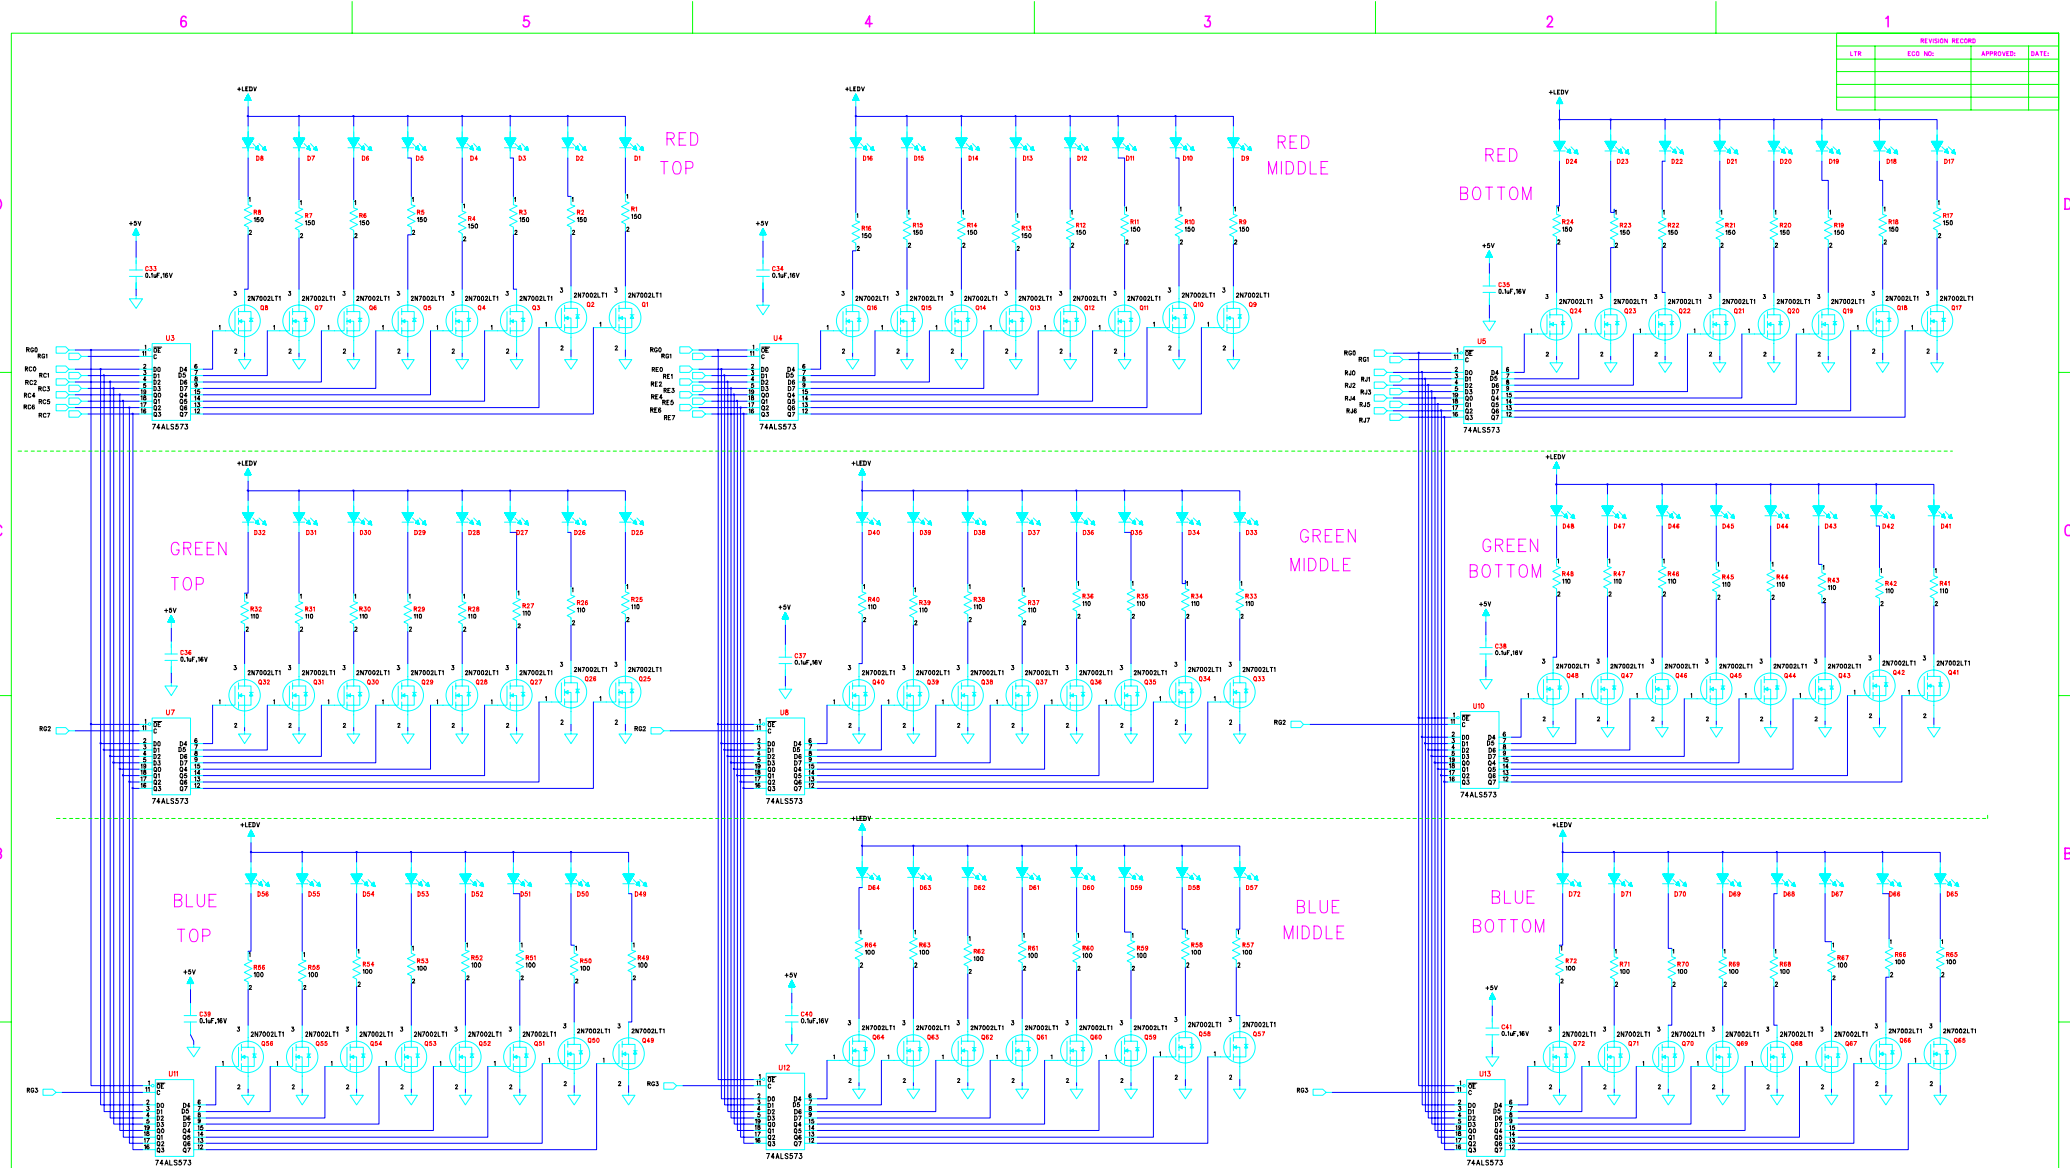

REVISION RECORD			
LTR	EGD. NO.	APPROVED:	DATE:

RED LTST-C190KRKT .1375/100pcs GREEN LT M673-RIS2-35 .788/100pcs BLUE LB M673-N2Q1-35 .732/100pcs SN74AC573DBR .2813/100pcs
 RED LS M676-P2R1-1 .164/100pcs ~ 1.44 AMPS WITH ALL LEDS ON 2N7002NCT-ND \$.017ea/100pcs

COMPANY: CREW DESIGN	
TITLE: ROTATING DISPLAY	
DRAWN: KIERI A. MIDDLEMASS	DATE: 04/08/04
CHECKED:	
QUALITY CONTROL:	
RELEASED:	
CODE:	
SIZE:	
DRAWING NO:	
REV:	1
LOGO DRAWING AREA	
SHEET 3 OF 4	